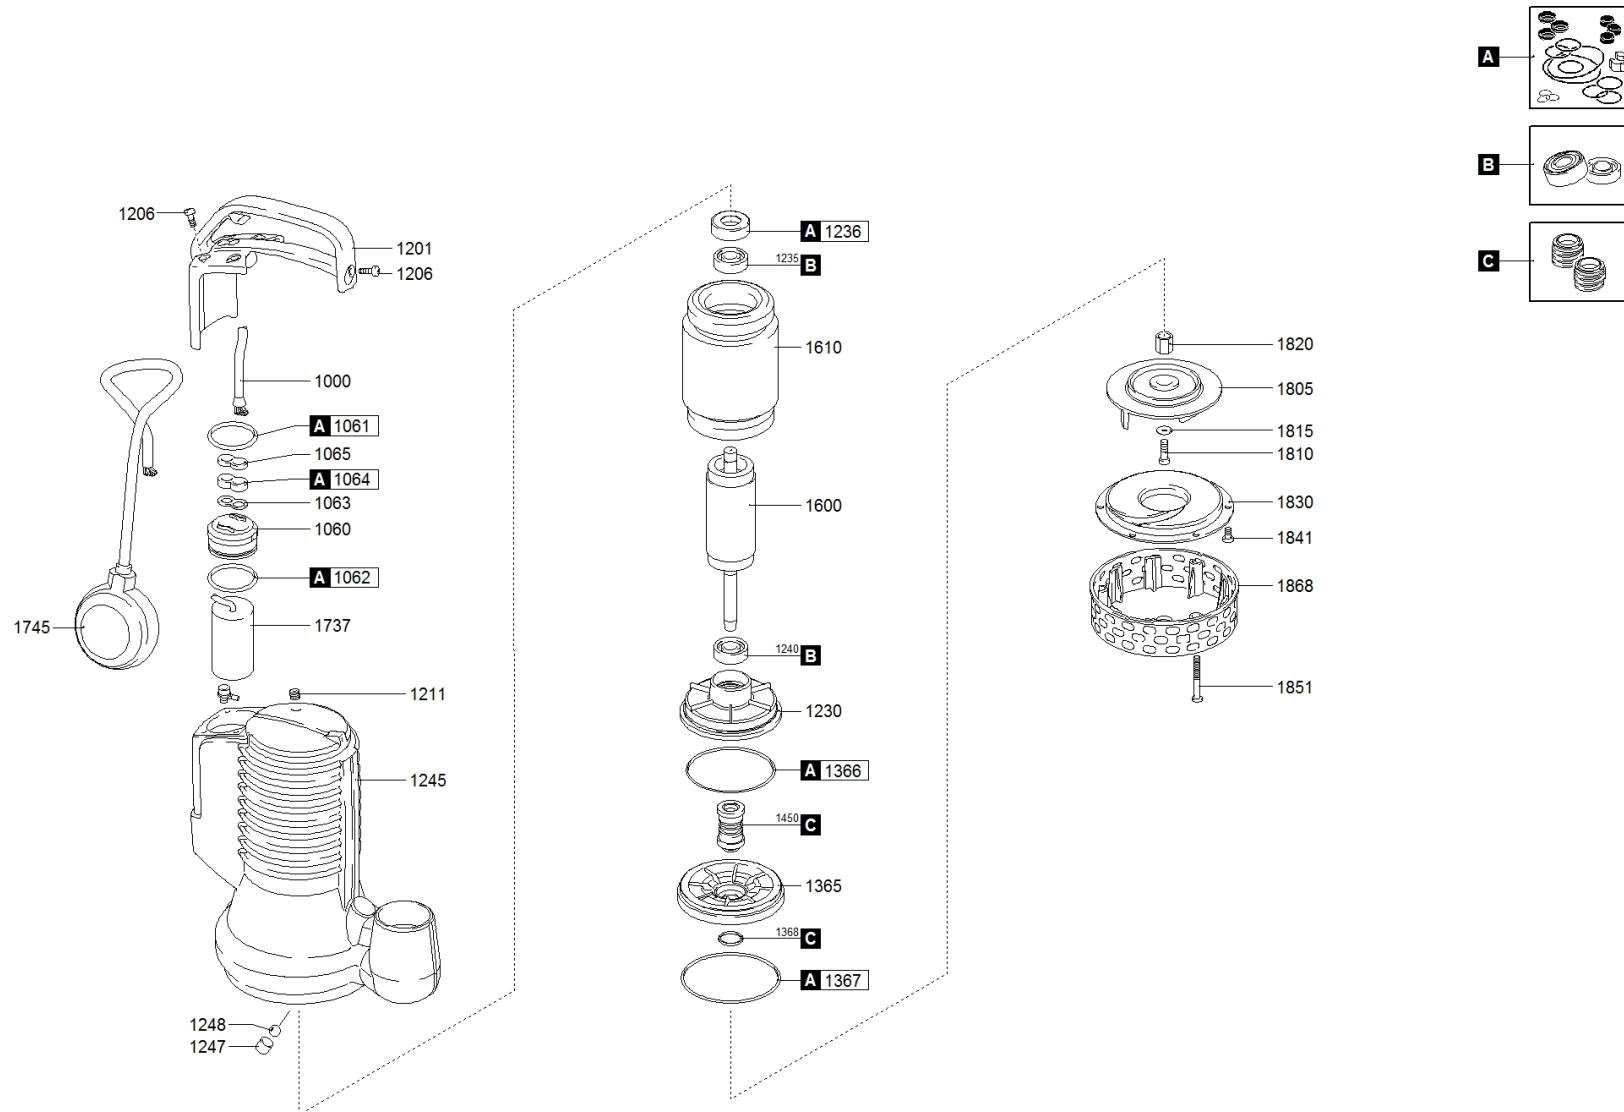

1070.009 - DRBLUE 50/2/G32V A1BM5 NPTGB41U23NW0CX

water solutions

1070.009 - DRBLUE 50/2/G32V A1BM5 NPTGB41U23NW0CX

		Code		Description		Q.ty	Price (€)
A		601008001		GASKETS KIT	801156	1	
C		602008011		MECHANICAL SEALS KIT	802762	1	
B		604008301		BEARINGS KIT		1	
1000		250102304010200000		POWER CABLE		1	
1060		239768026156		HOLDER [CABLE GLAND]	805885	1	
1061		271770412835300000		UPPER GASKET - HOLDER [CABLE GLAND]	711030	1	
1062		271770040952620000		LOWER GASKET - HOLDER [CABLE GLAND]		1	
1063		235467024279		CABLE STOP		1	
1063		2732001100000		CABLE STOP		1	
1064		235678024236		RUBBER GASKET	711017	1	
1065		235467024241		CABLE GLAND	805884	1	
1201		235360424137		CABLE GLAND HANDLE	804983	1	
1206		270830510140400000		SCREW [CABLE GLAND HANDLE >> COVER]		5	
1211		270139510104000000		CAP [TIGHTNESS TEST]	802099	1	
1230		230556223465		LOWER BEARING HOLDER		1	
1235		2729062010200000		UPPER BEARING	711365	1	
1236		238579023531		RUBBER PROTECTION [UPPER BEARING]		1	
1240		2729062010200000		LOWER BEARING	711365	1	
1245		231016224962		MOTOR CASE		1	
1365		2391000015023462		MECHANICAL SEAL FLANGE		1	
1366		271770088035000000		GASKET [LOWER BEARING HOLDER >> MECHANICAL SEAL FLANGE]		1	
1367		271770079018000000		GASKET [MECHANICAL SEAL FLANGE >> BASE]		1	
1368		237970100160600000		V-RING [MECHANICAL SEAL FLANGE]		1	
1450		230005060120000000		MECHANICAL SEAL		1	
1600		230233611223480		SHAFT WITH ROTOR		1	
1610		231101121001000000		WOUND STATOR	802373	1	
1737		2517004000000		CAPACITOR	711020	1	
1745		254500405100001		FLOAT SWITCH		1	
1805		21416000630423796		IMPELLER	711289	1	
1810		270830510200400000		LOCKING IMPELLER	711026	1	
1815		270530202073000000		LOCKING WASHER [IMPELLER]		1	
1820		2307405623457		BUSH [IMPELLER]		1	
1830		2162311323458		SUCTION FLANGE	711980	1	
1841		270830510100400000		SCREW [SUCTION FLANGE >> MOTOR CASE]		3	
1851		270830510450400000		SCREW [STRAINER >> SUCTION FLANGE]		3	
1868		216563623890		CLOSED STRAINER	711284	1	