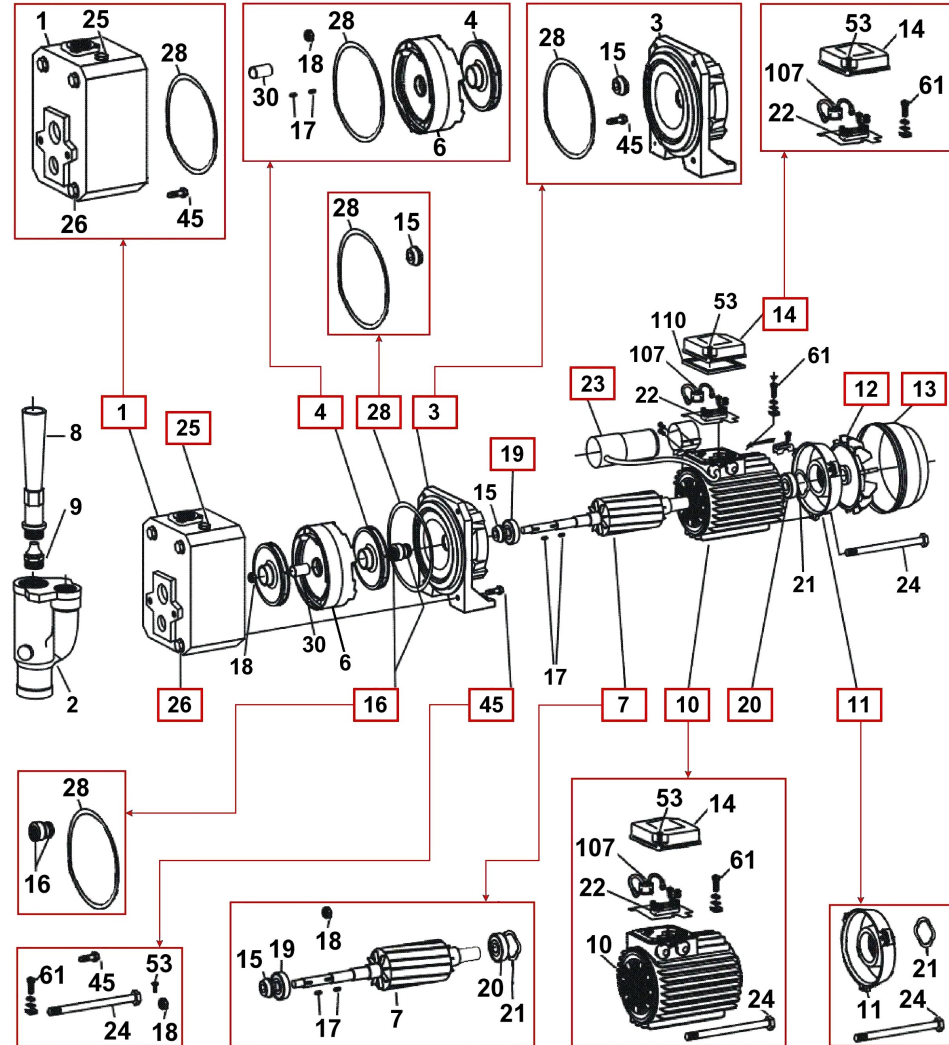

Pump Model - version

DP 251 M - N.1.- -

Company Name
Contact
Telephone
FAX
E-Mail address

Receiver

From

Serial Number

Attention: check the correspondence
with the serial number of the pump.

DP 251 M - N.1.- - @ 102161072_d

DP 251 M @ 102161072

Item	Quant	Item no.	Description	Unit pr.
1	1	R00005274	PUMP BODY	On req.
13	1	R00004703	FAN GUARD	On req.
12	1	R00005199	FAN	On req.
3	1	R00005386	SUPPORT	On req.
7	1	R00005251	MOTOR SHAFT	On req.
28	1	R00005393	OR	On req.
45	1	R00005394	NUTS AND BOLTS	On req.
19	1	R00005244	FRONT BEARING	On req.
20	1	R00005205	REAR BEARING	On req.
23	1	R00005230	CAPACITOR	On req.
4	1	R00005254	COMPLETE STAGE	On req.
11	1	R00005232	MOTOR COVER	On req.
10	1	R00005395	MOTOR	On req.
16	1	R00007849	SEAL	On req.
14	1	R00005396	TERMINAL BOARD	On req.
25	1	R00005213	LOAD PLUG	On req.
26	1	R00005428	DISCHARGE PLUG	On req.