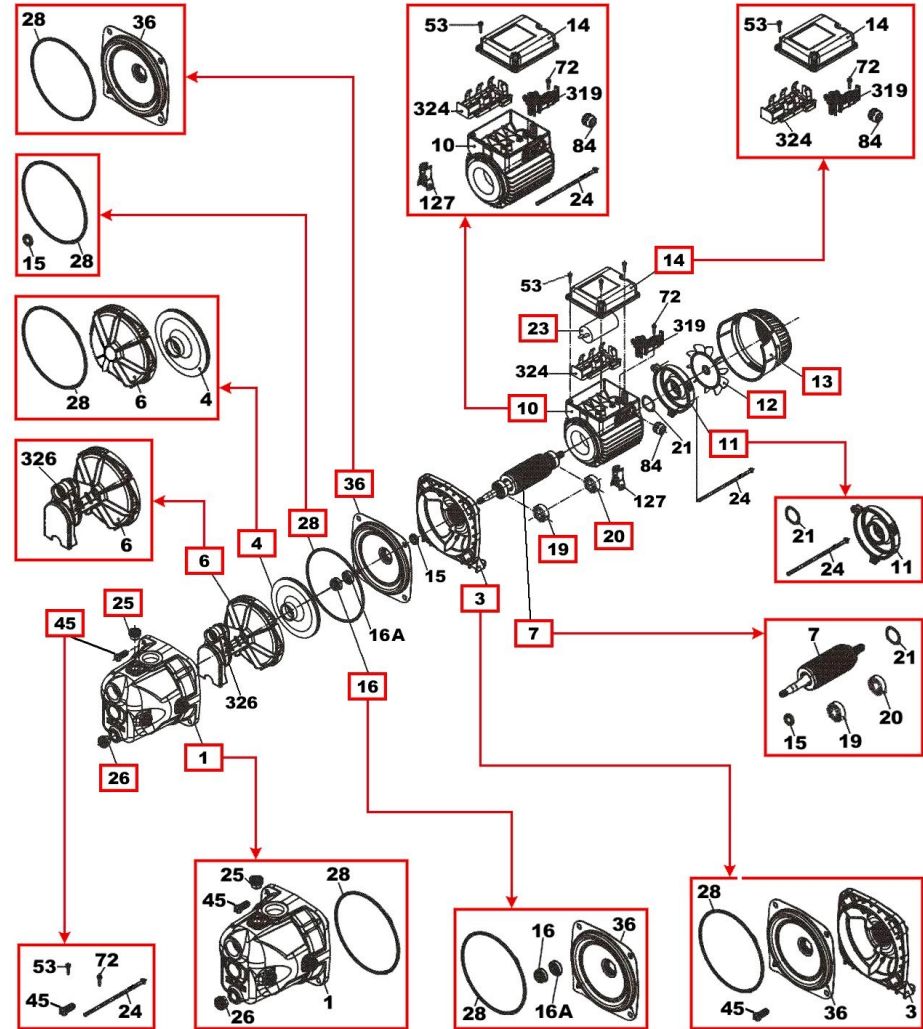

**Pump Model - version**

JET 82 M - N.2. - -

Company Name  
Contact  
Telephone  
FAX  
E-Mail address

Receiver

From

Serial Number

Attention: check the correspondence  
with the serial number of the pump.

JET 82 M - N.2. - - @ 102660020\_d

JET 82 M @ 102660020

Item	Quant	Item no.	Description	Unit pr.
1	1	R00004000	PUMP BODY	On req.
13	1	R00004183	FAN GUARD	On req.
12	1	R00004002	FAN	On req.
3	1	R00004003	SUPPORT	On req.
7	1	R00005186	MOTOR SHAFT	On req.
28	1	R00004187	OR	On req.
45	1	R00005185	NUTS AND BOLTS	On req.
19	1	R00005129	FRONT BEARING	On req.
20	1	R00005112	REAR BEARING	On req.
23	1	R00004009	CAPACITOR	On req.
4	1	R00004010	IMPELLER	On req.
11	1	R00004011	MOTOR COVER	On req.
10	1	R00005131	MOTOR	On req.
6	1	R00004028	DIFFUSER ASSEMBLY	On req.
16	1	R00004547	SEAL	On req.
14	1	R00004811	TERMINAL BOARD	On req.
36	1	R00004016	MECHANICAL SEAL COVER	On req.
25	1	R00004017	LOAD PLUG	On req.
26	1	R00004018	DISCHARGE PLUG	On req.