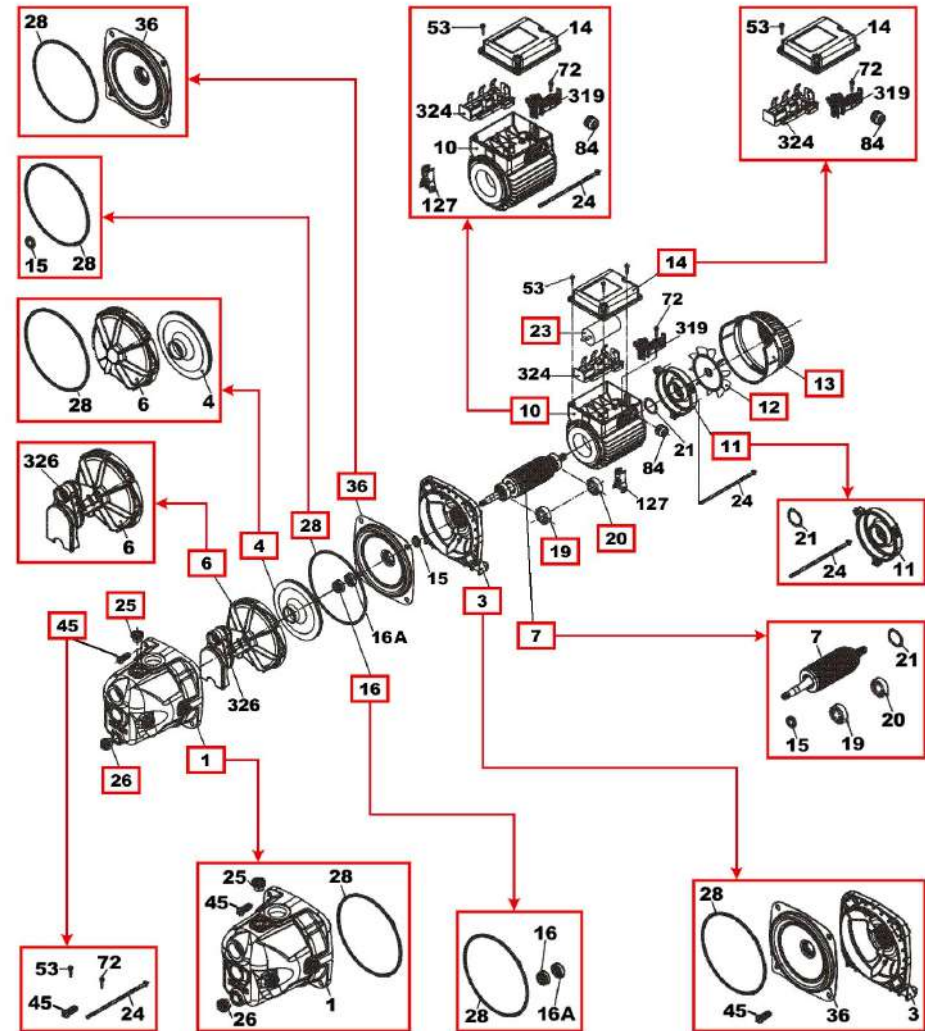

**Pump Model - version**

JET 102 M - N.3.- -

Company Name  
Contact  
Telephone  
FAX  
E-Mail address

Receiver

From

Serial Number

Attention: check the correspondence  
with the serial number of the pump.

JET 102 M - N.3.- - @ 102660040\_a

JET 102 M @ 102660040

Item	Quant	Item no.	Description	Unit pr.
1	1	R00004000	PUMP BODY	On req.
13	1	R00004650	FAN GUARD	On req.
12	1	R00005107	FAN	On req.
3	1	R00005187	SUPPORT	On req.
7	1	R00005188	MOTOR SHAFT	On req.
28	1	R00004187	OR	On req.
45	1	R00005193	NUTS AND BOLTS	On req.
19	1	R00005111	FRONT BEARING	On req.
20	1	R00005112	REAR BEARING	On req.
23	1	R00005113	CAPACITOR	On req.
4	1	R00005153	IMPELLER	On req.
11	1	R00005115	MOTOR COVER	On req.
10	1	R00005116	MOTOR	On req.
6	1	R00004028	DIFFUSER ASSEMBLY	On req.
16	1	R00008145	SEAL	On req.
14	1	R00004811	TERMINAL BOARD	On req.
36	1	R00004016	MECHANICAL SEAL COVER	On req.
25	1	R00004017	LOAD PLUG	On req.
26	1	R00004018	DISCHARGE PLUG	On req.