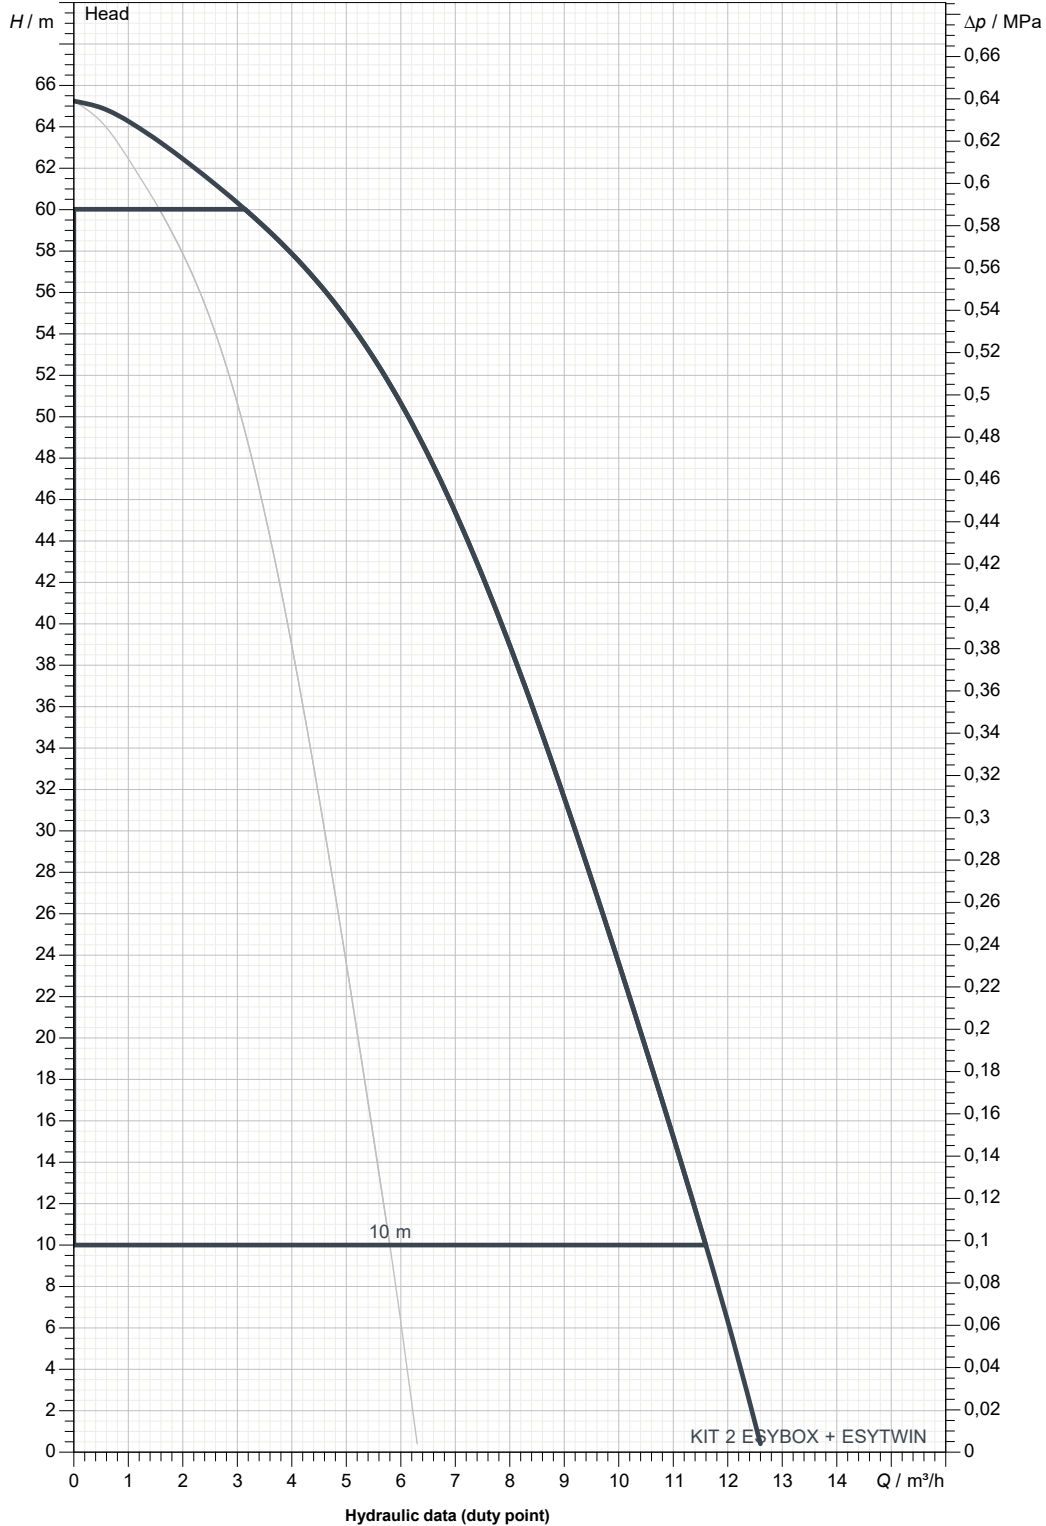

KIT 2 ESYBOX + ESYTWIN

Curve tolerance according to ISO 9906

Suction side :
1" 1/4 G
0,8 MPa

Discharge side :
1" 1/4 G
0,8 MPa

Flow :

Head :

Rated speed :
3.000 1/min

MAIN_PROJECT_TITLE