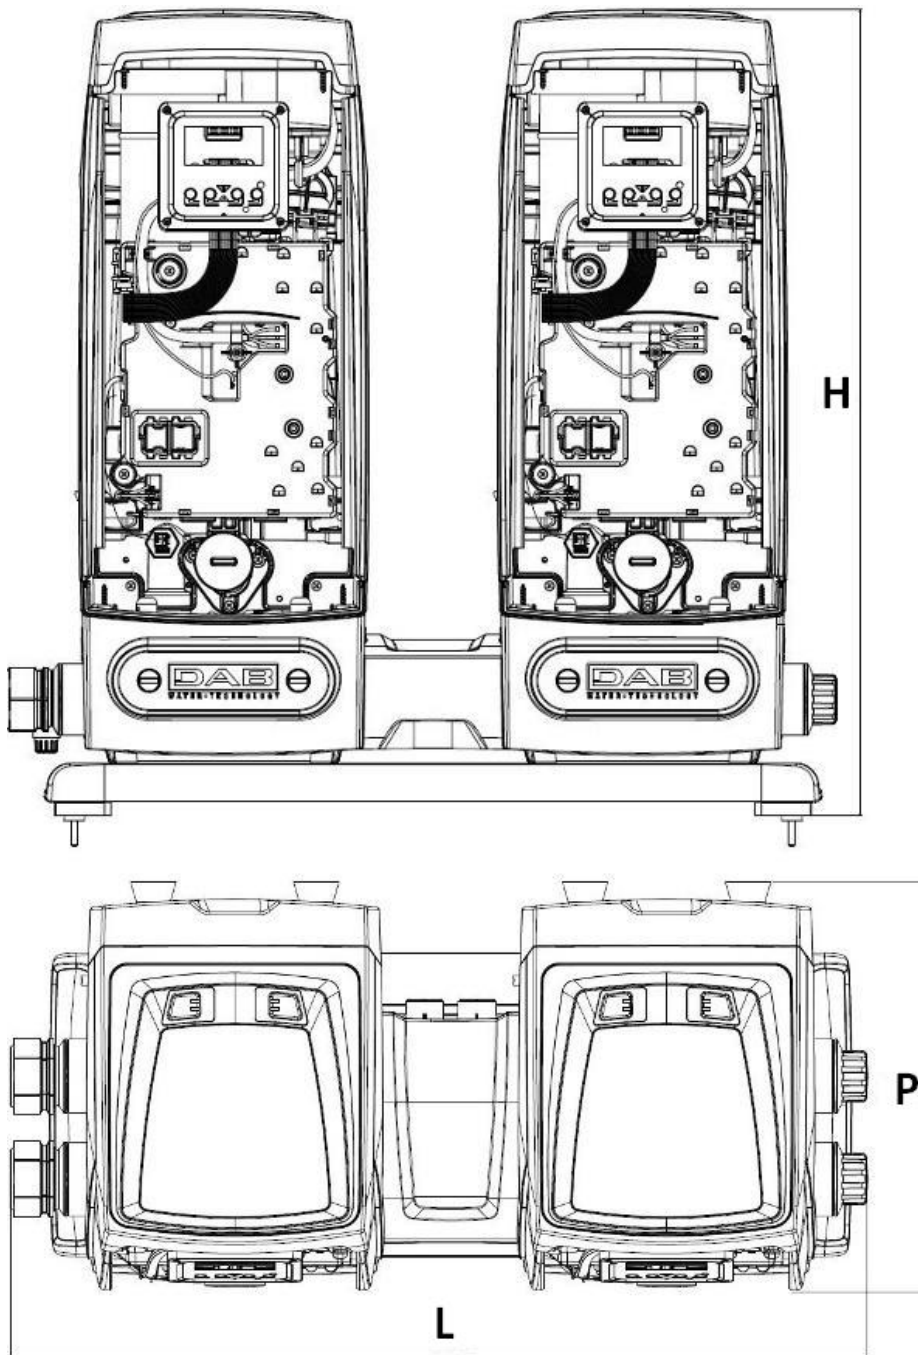

KIT 2 ESYBOX + ESYTWIN

Curve tolerance according to ISO 9906

Suction side :
1" 1/4 G
0,8 MPa

Discharge side :
1" 1/4 G
0,8 MPa

Flow :

Head :

Rated speed :
3.000 1/min

MAIN_PROJECT_TITLE

Receiver

From

Company
Reference
Address
Phone
Fax
E-mail

KIT 2 ESYBOX + ESYTWIN

Dimensions in mm				Pump connection	
1	H	730			
2	L	752			Suction
3	P	358			1" 1/4 G
4					0,8 MPa
5					
6					Discharge
7					1" 1/4 G
8					0,8 MPa
9					
10					
11					
12					